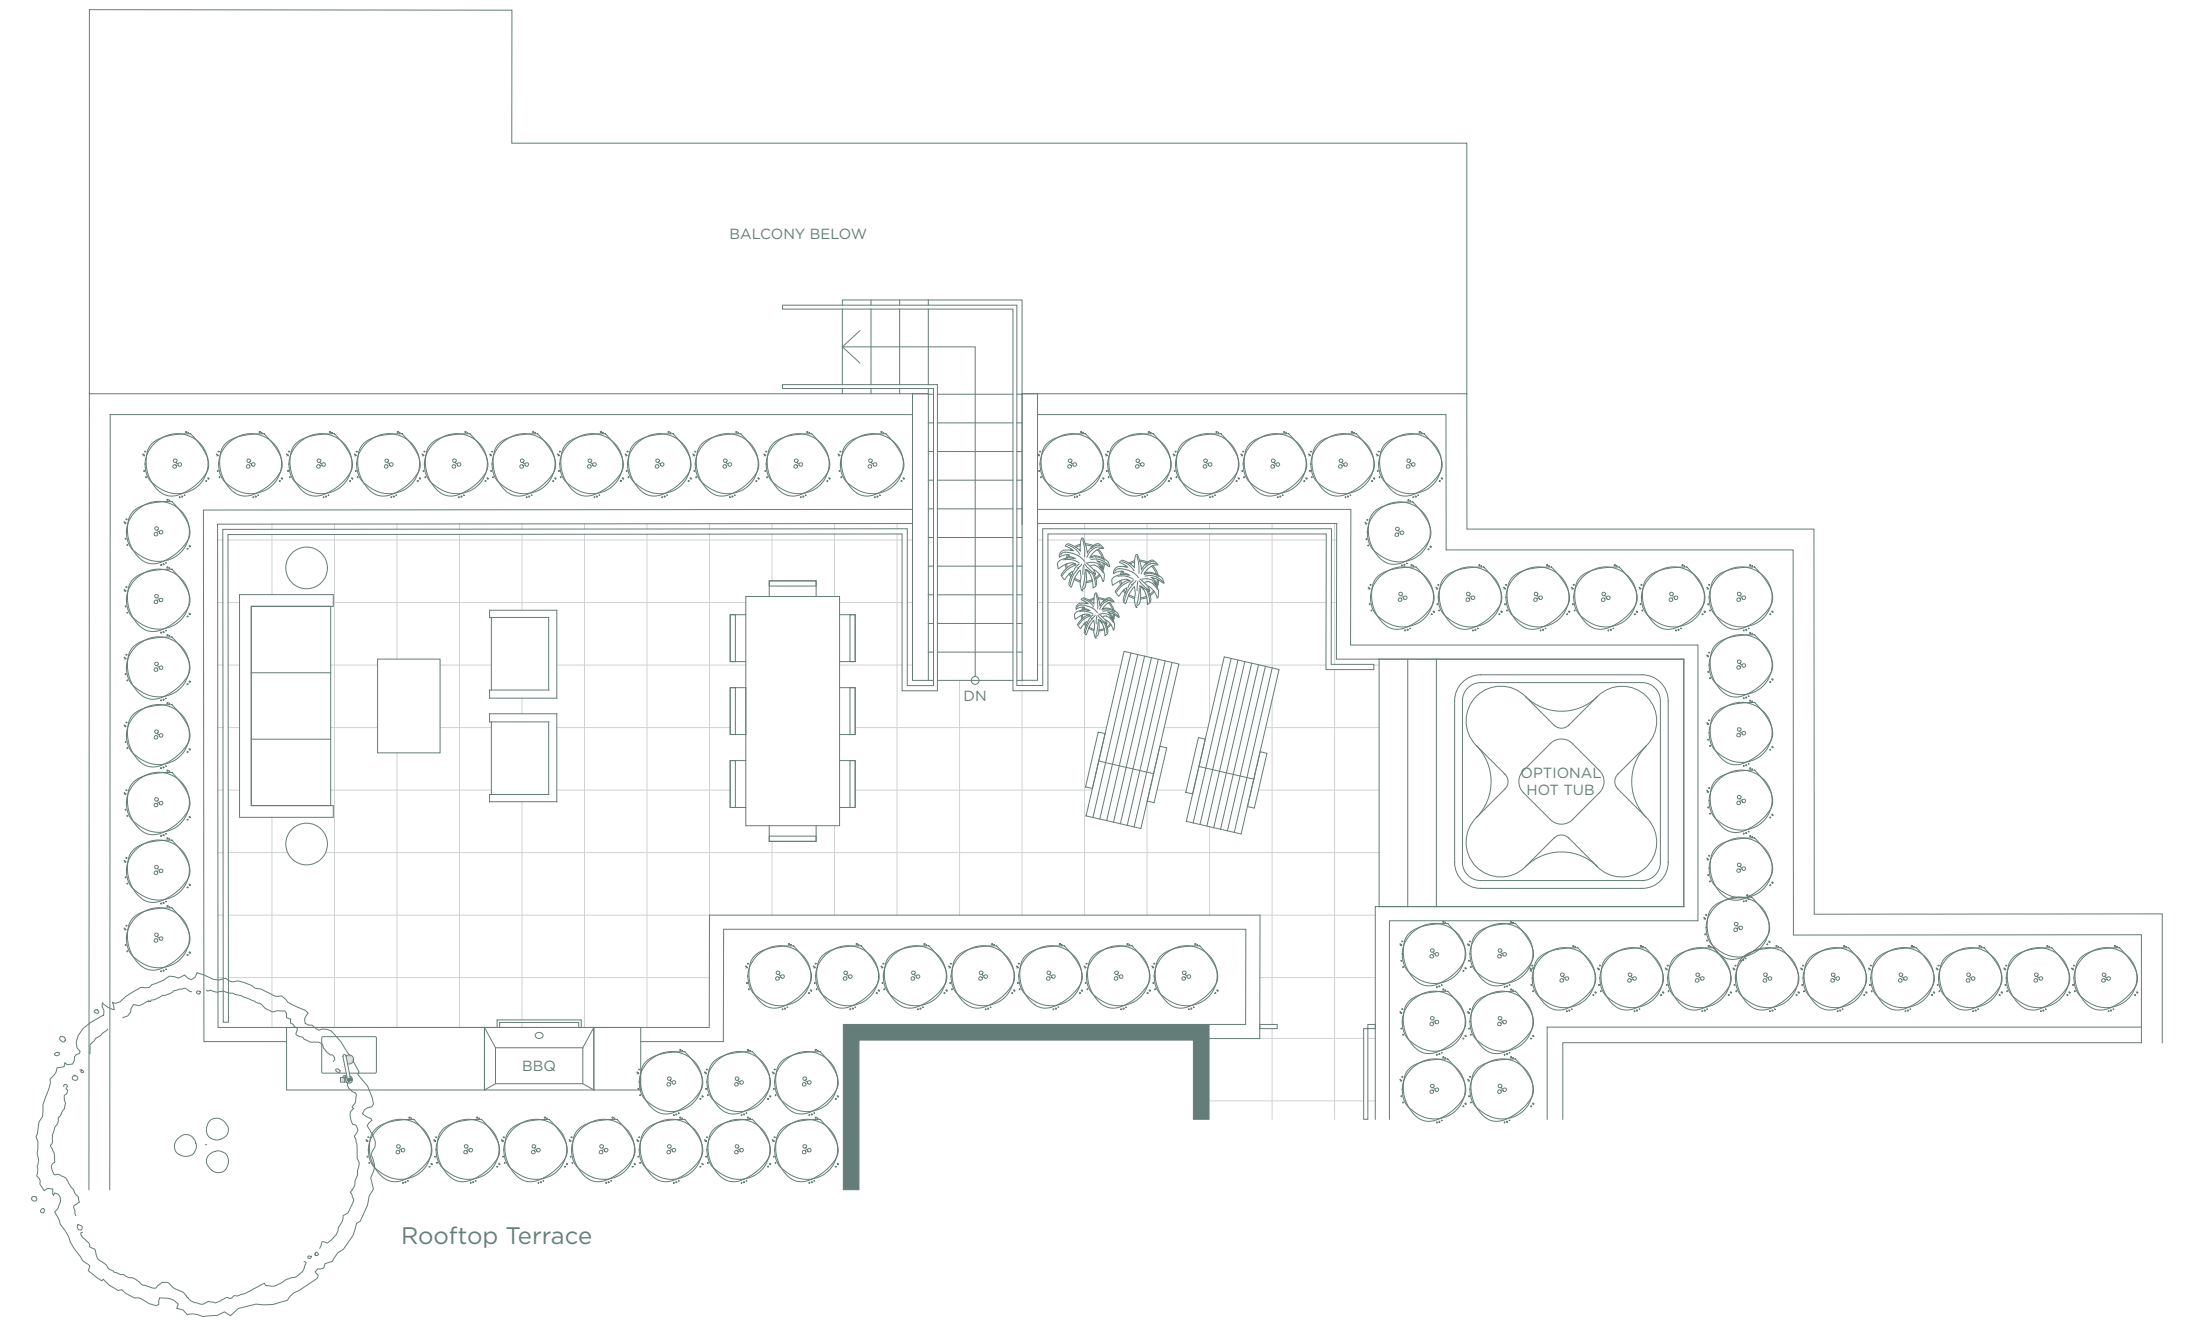

< GO BACK

Penthouse Level

Rooftop Terrace

Nutmeg Penthouse

2 BEDROOM + DEN + STORAGE, 2 BATH

INTERIOR AREA: 1,321 SF

EXTERIOR AREA: 1,115 SF

Print PDF