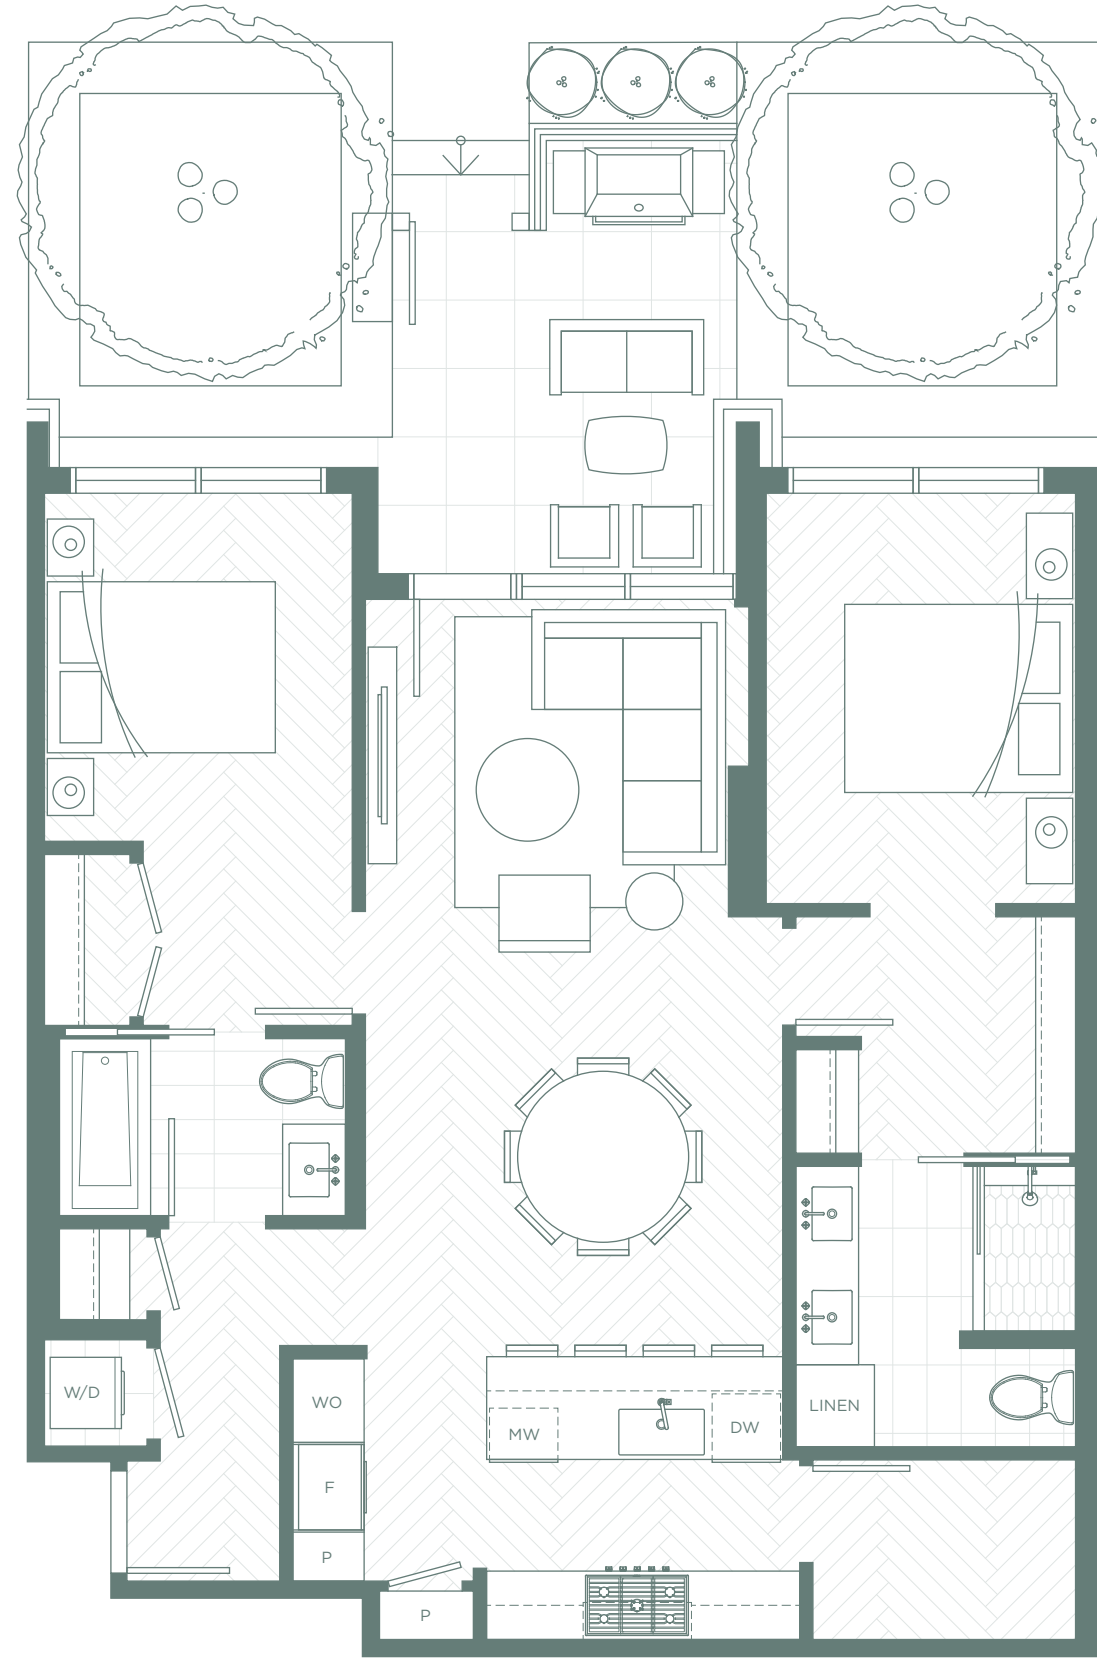

[< GO BACK](#)

Plan C2

2 BEDROOM + STORAGE, 2 BATH
INTERIOR AREA: 1,001 SF
EXTERIOR AREA: 115 SF

[Print PDF](#)