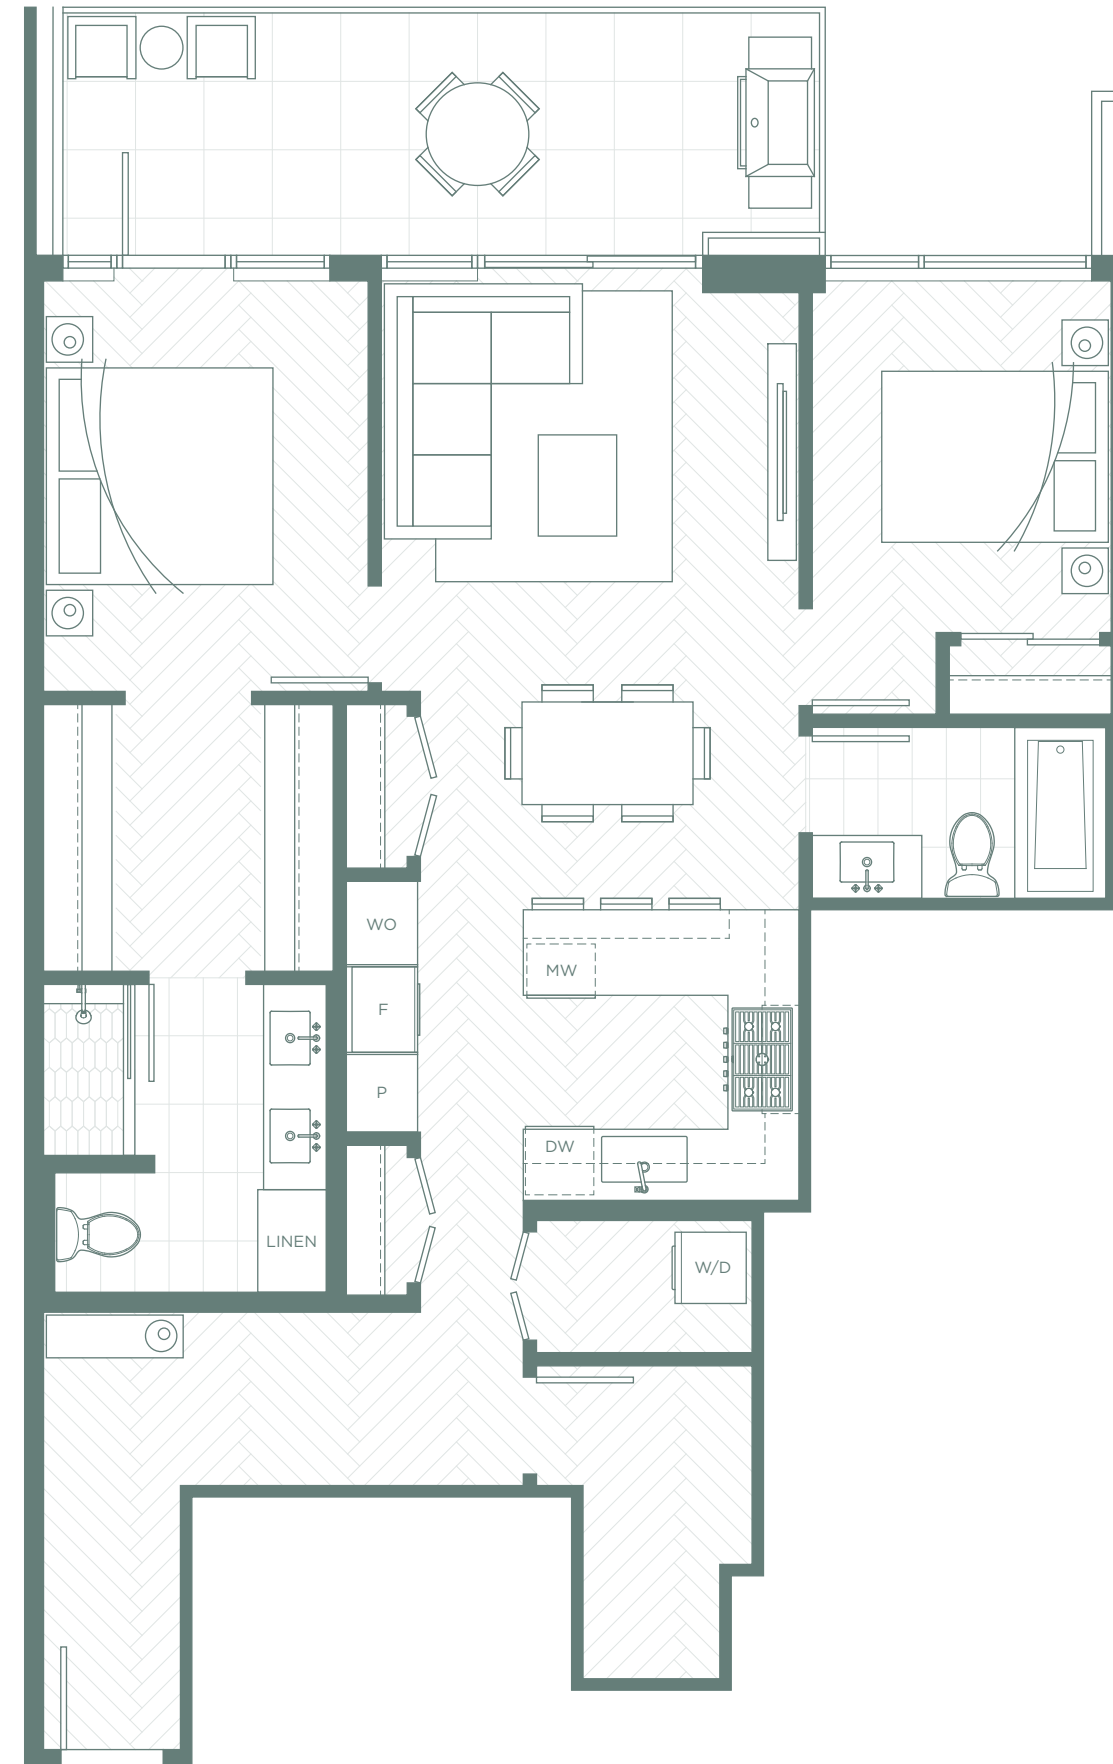

[< GO BACK](#)

Plan C12

2 BEDROOM + STORAGE, 2 BATH
INTERIOR AREA: 1,073 SF
EXTERIOR AREA: 171 SF

[Print PDF](#)